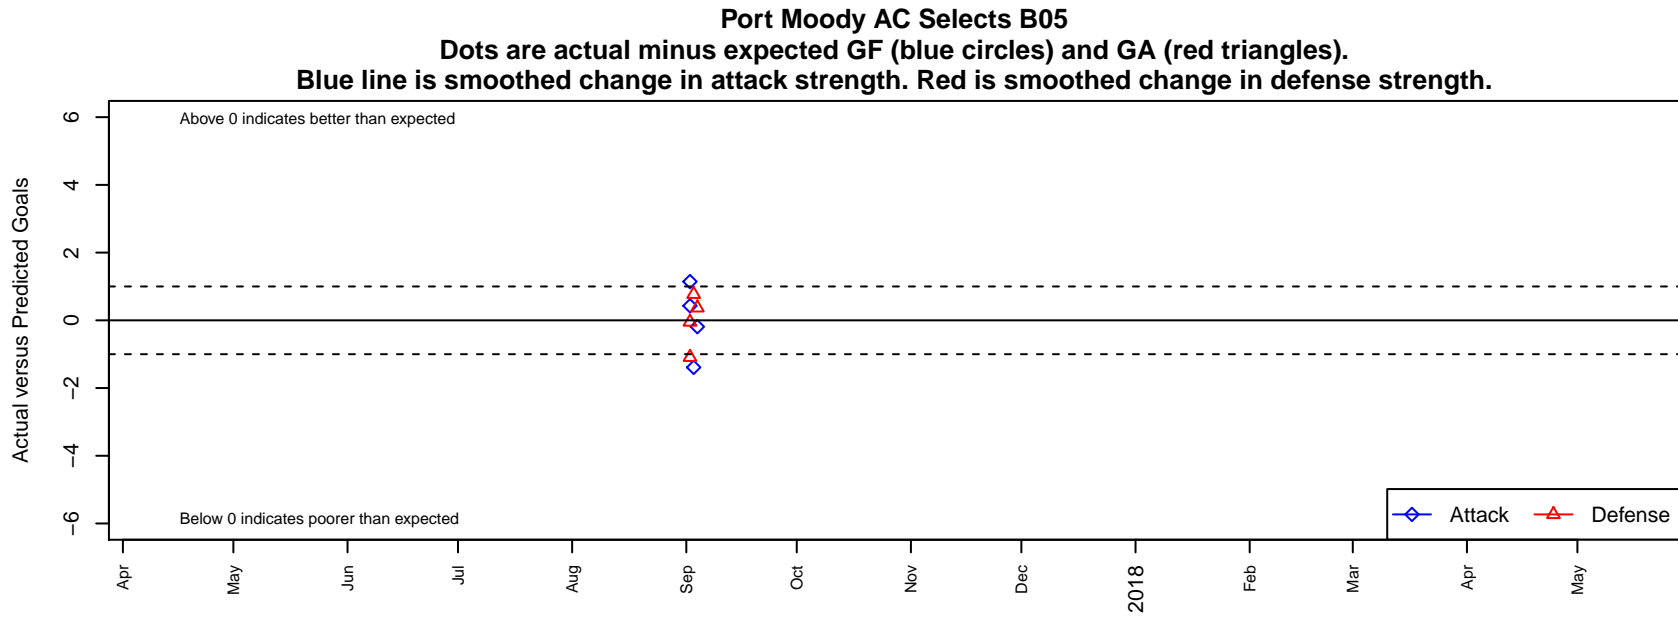

# Port Moody AC Selects B05

, BC  
B05 total strength=1287  
attack=9.88 defense=2.96

alt names used:  
PORT MOODY SC '05 AC SELECTS (CND)

Venues played:  
2017 SX Cup U13 Metro – Tier 2 U13

<b>date</b>	<b>home</b>		<b>away</b>		<b>venue</b>	<b>pred.home</b>	<b>pred.away</b>
2017-09-04	Vancouver FC B05	1	Port Moody AC Selects B05	3	2017 SX Cup U13 Metro – Tier 2 U13	1.37	3.19
2017-09-03	Port Moody AC Selects B05	3	Poco City FC Eurooite B05	1	2017 SX Cup U13 Metro – Tier 2 U13	4.39	1.77
2017-09-02	Port Moody AC Selects B05	6	CCB Metro B05	3	2017 SX Cup U13 Metro – Tier 2 U13	4.86	1.91
2017-09-02	Port Moody AC Selects B05	2	PSPL Academy B05	4	2017 SX Cup U13 Metro – Tier 2 U13	1.57	3.95